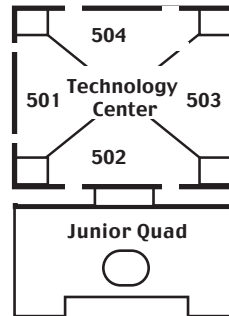

## MT. PLEASANT HIGH SCHOOL

1750 S. WHITE ROAD  
SAN JOSE, CA-95127  
408.937.2800

EXIT

Faculty Parking

Science-400's

Junior Quad

Social Science-600's

Art-300's

Library

700's

Student Parking

MARTEN AVENUE

Faculty Parking

Mathematics-200's

Freshman Quad

Administration Entrance