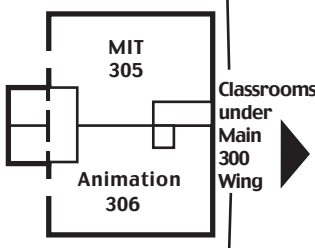

## MT. PLEASANT HIGH SCHOOL

1750 S. WHITE ROAD  
SAN JOSE, CA-95127  
408.937.2800

EXIT

Faculty Parking

Science-400's

Junior Quad

Social Science-600's

Art-300's

Library

700's

Student Parking

MARTEN AVENUE

Faculty Parking

Mathematics-200's

Freshman Quad

Administration Entrance