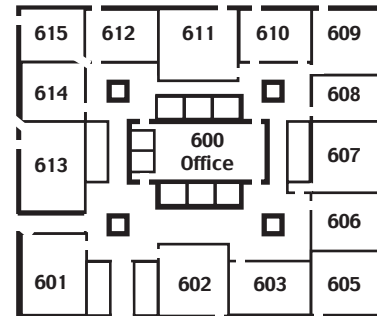

## MT. PLEASANT HIGH SCHOOL

1750 S. WHITE ROAD  
SAN JOSE, CA-95127  
408.937.2800

EXIT

Faculty Parking

Science-400's

Junior Quad

Social Science-600's

Art-300's

Library

700's

Student Parking

MARTEN AVENUE

Faculty Parking

Mathematics-200's

Freshman Quad

Administration Entrance