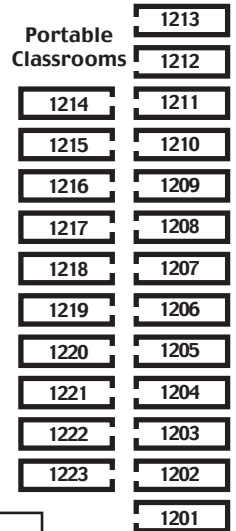

FOOTBALL FIELD/TRACK/BASEBALL & SOFTBALL DIAMONDS

MT. PLEASANT HIGH SCHOOL

1750 S. WHITE ROAD
SAN JOSE, CA-95127
408.937.2800

EXIT

Faculty Parking

Science-400's

Junior Quad

Social Science-600's

Art-300's

Library

700's

Student Parking

MARTEN AVENUE

Faculty Parking

Mathematics-200's

Freshman Quad

Administration Entrance

Language/Special Education-800's

Student Parking

MAIN ENTRANCE

WHITE ROAD

EXIT

revised 11/13/02/semple